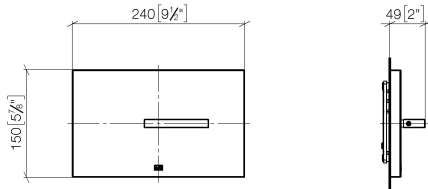

12 660 979

Fits: IMO, LULU, MADISON, MEM, TARA, CL.1, LISSÉ, VAIA, META, CYO

- cover plate 150 x 240 x 15 mm
- flush handle with rotary operation and two-volume technology (full flush/partial flush)

This product is compatible with the following TECE products:

12 660 979

mm [inches]

12 660 979

Parts for other
finishes can be found
here: [Chrome](#)